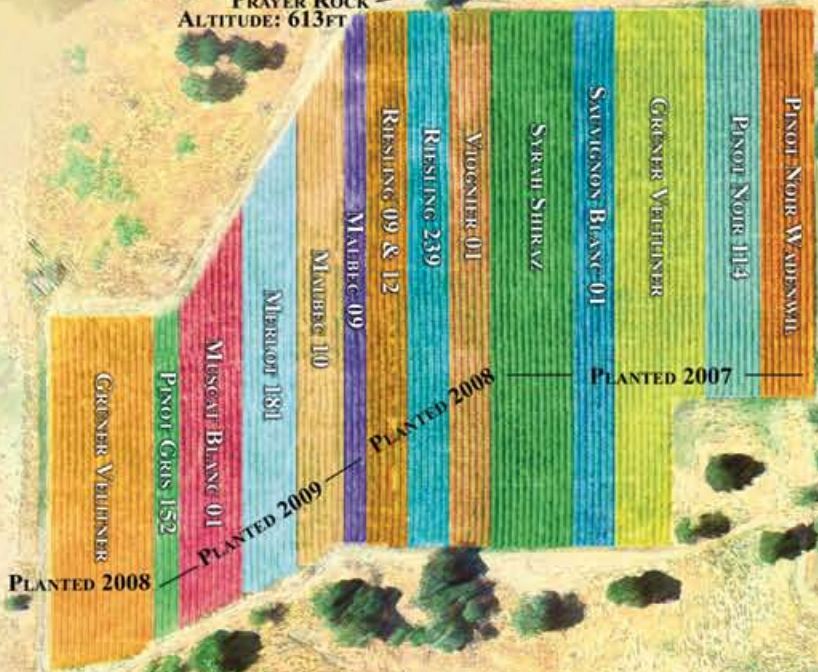

TYEE MOUNTAIN
ALTITUDE: 2434 FT

PRAYER ROCK
ALTITUDE: 613 FT

ROMANCING ROCK
ALTITUDE: 634 FT

REUSTLE
PRAYER ROCK VINEYARDS

PUMP STATION

ALTITUDE: 485 FT
OLD WINERY

RAISED BED GARDENS

WINERY

AMPHITHEATER & COLLANADE

POND VIEWPOINT

BARN

TOTAL ACRES: 200
TOTAL VINEYARD ACRES: 40 (APPROX.)

ROMANCING ROCK
 PINOT NOIR: 5 ACRES
 TEMPRANILLO: 6 ACRES
 SYRAH: 4 ACRES
 CHARDONNAY: .12 ACRE
 VIIGNIER: 1 ACRE
 ROUSSANNE: .5 ACRE
 MERLOT: 1 ACRE
 RIESLING: 1.5 ACRES
 GRÜNER VELTLINER: 1 ACRE
 GRENACHE: 1 ACRE
 SAUVIGNON BLANC: .5 ACRE
 SEMILLON: .5 ACRE
 PINOT GRIS: .5 ACRE

PRAYER ROCK
 PINOT NOIR: 2 ACRES
 GRÜNER VELTLINER: 4 ACRES
 SAUVIGNON BLANC: 1 ACRE
 SYRAH: 2 ACRES
 VIIGNIER: 1 ACRE
 RIESLING: 2 ACRES
 MALBEC: 2 ACRES
 MERLOT: 1 ACRE
 MUSCAT: 1 ACRE
 PINOT GRIS: .5 ACRE